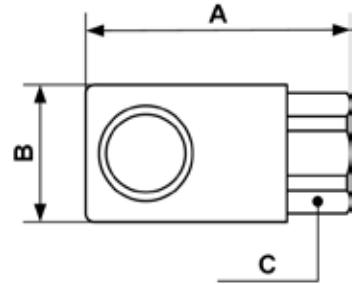

STANDARD QUICK COUPLINGS - IRC 06

Parallel female thread coupler

Profile : ISO 6150B

Min / Max operating pressure 0 / 12 bar	Flow rate at 6 bar 800 l/min	ID passage 6 mm	Min. / Max temperature -15 / 70 °C
---	--	---------------------------	--

Part number	Female thread	Dim. A (mm)	Dim. B (mm)	Dim. C (mm)
IRC 061101	G1/4	54	28	23
IRC 061102	G3/8	62	28	23
IRC 061103	G1/2	65	28	25